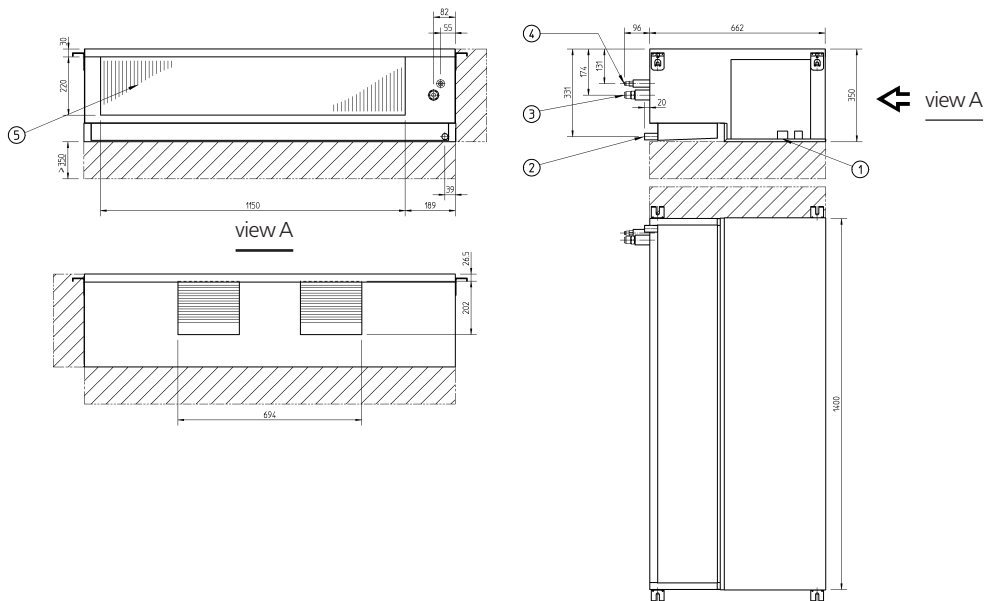

FDQ125B

Notes:

 : Service space

- 1 Power supply intake
- 2 Drain connection ϕ 25 O.D.
- 3 Liquid pipe connection single union joint 5/8"
- 4 Liquid pipe connection single union joint 3/8"
- 5 Filter