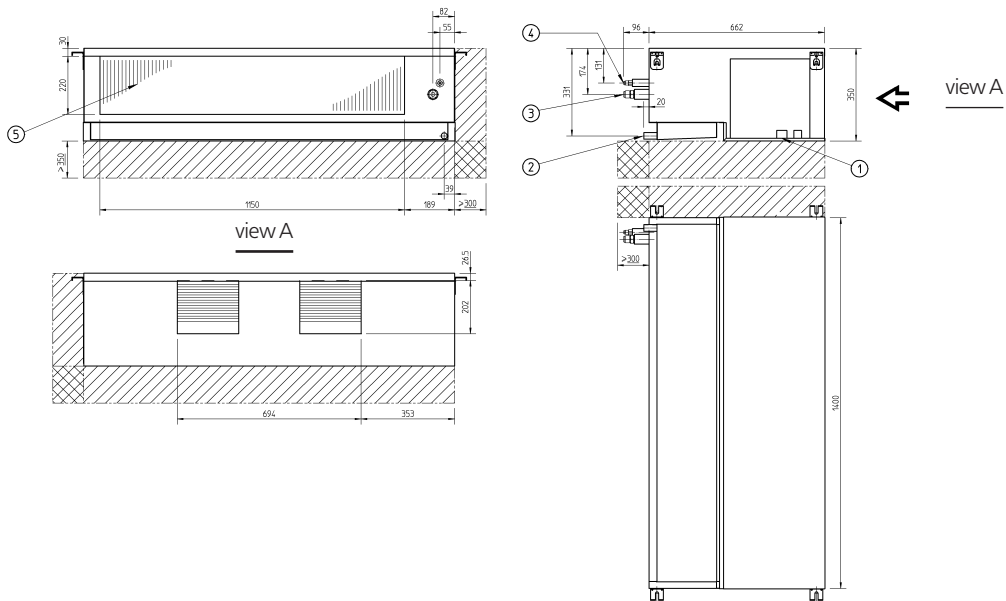

FDYP125B7

Notes:

 : Service space

 : Extra service space for optional drain pump

- 1 Power supply intake
- 2 Drain connection ϕ 25 O.D.
- 3 Gas pipe connection single union joint 3/4"
- 4 Liquid pipe connection single union joint 3/8"
- 5 Filter